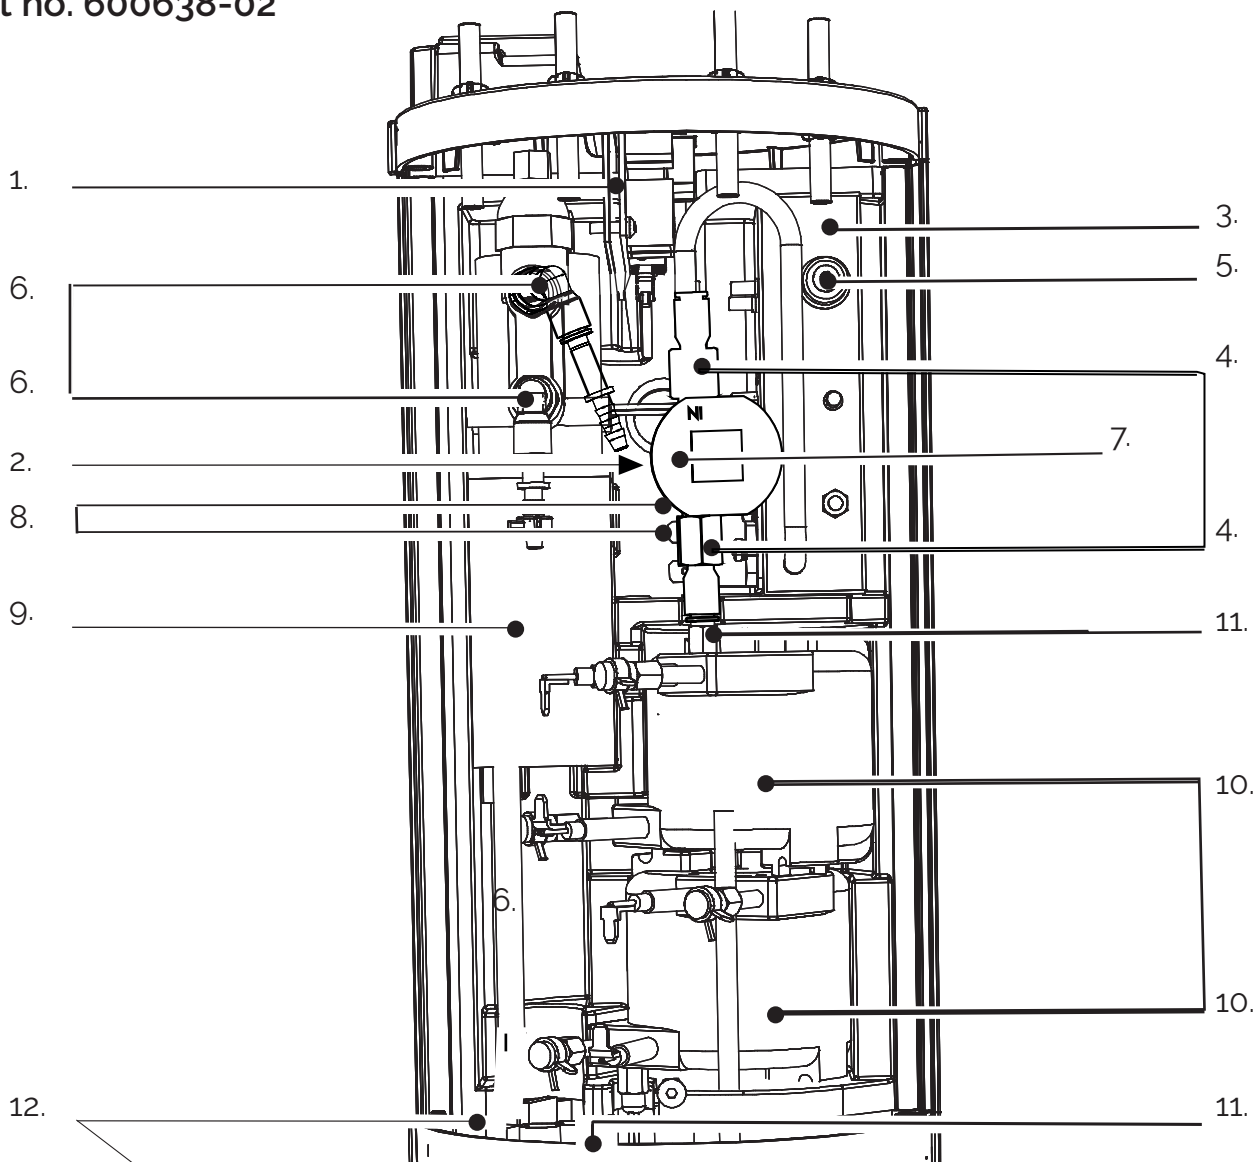

# Brewer tube UC

Part no. 600638-02

Item no.	Description	Part number	QTY
1	I/O Card Backplain	600828-02	1.
2	NTC 10Kohm Airbreak	550205-01	1.
3	Airbreak tank	500854-08	1.
4	Stud Fitting, Female BSPT Thread 6mm R1/8"	550027-01	2.
5	Level Probe Adaptor	500966-02	1.
6	STUD ELBOW, MALE BSPP AND METRIC THREAD-6MM-G1/8"	550022-01	2.
7	Flowmeter	600582-01	1.
8	Solid State Crydom EL240A0-24	550217-01	2.
9	Pump Procon	500856-01	2.
10	Heater 1200W	500871-04	2.
11	NTC 100Kohm for Heater element	550204-01	2.
12.	I/O card tube	550210	1.