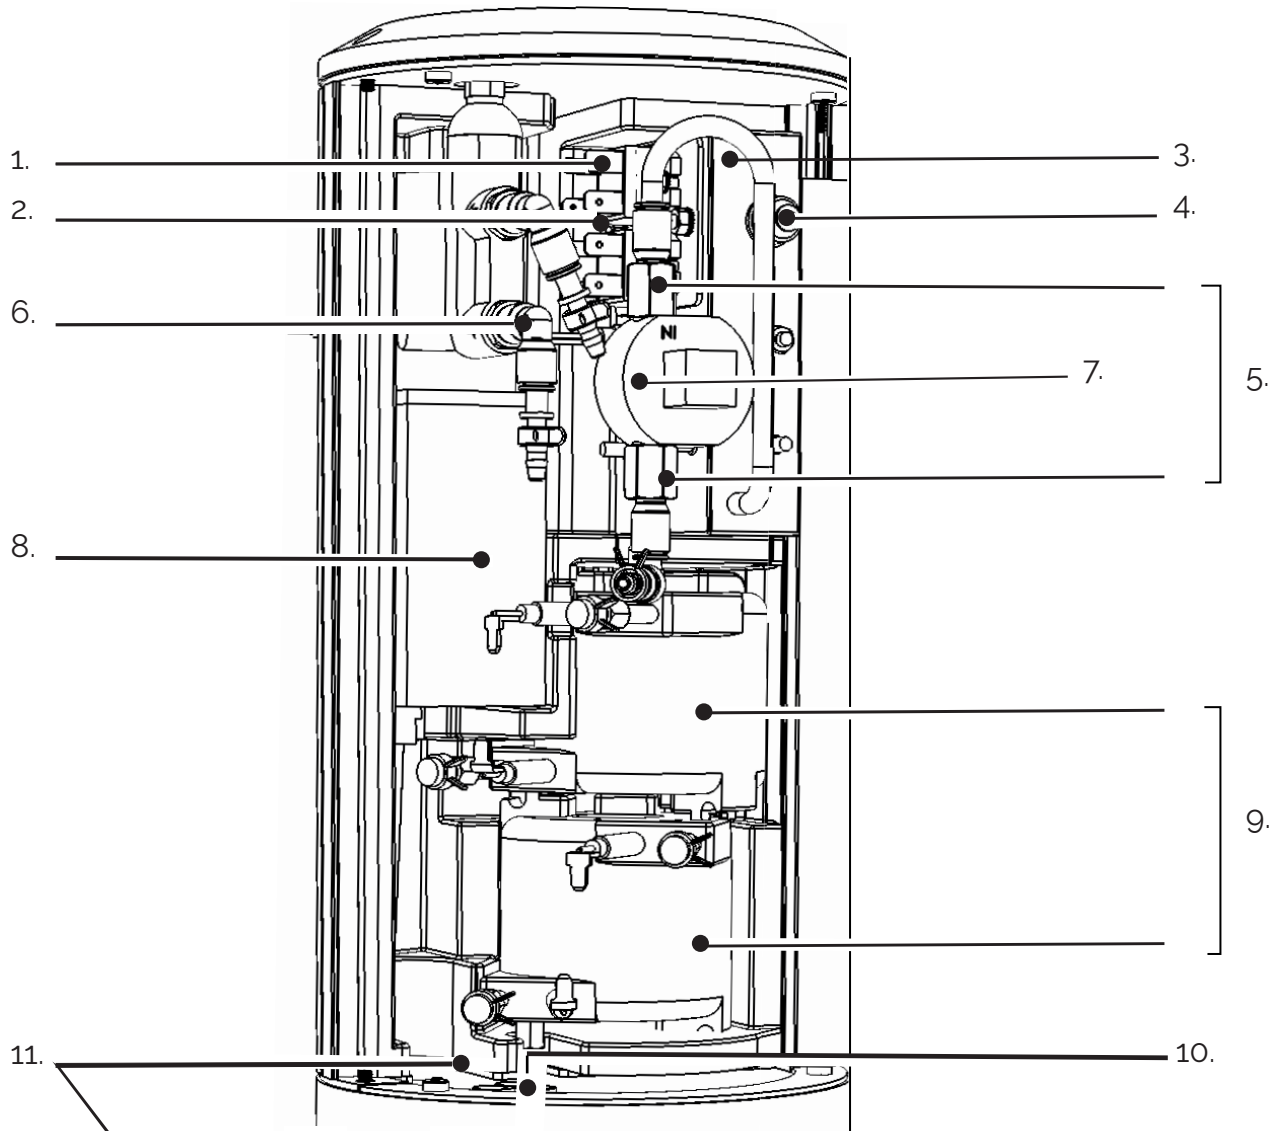

Brewer tube

Part no.500850-10

Item no.	Description	Part number	QTY
1	Solid State Crydom EL240A0-24	550217-01	2.
2	NTC 10Kohm Airbreak	550205-01	1.
3	Airbreak tank	500854-08	1.
4	Level Probe Adaptor	500966-02	1.
5	Stud Fitting, Female BSPT Thread 6mm R1/8"	550027-01	2.
6	STUD ELBOW, MALE BSPP AND METRIC THREAD-6MM-G1/8"	55002-01	2.
7	Flowmeter	600582-01	1.
8	Pump Procon	500856-01	1.
9	Heater 1200W	500871-04	2.
10	NTC 100Kohm for Heater element	550204-01	2.
11	I/O card tube	550210-01	1.